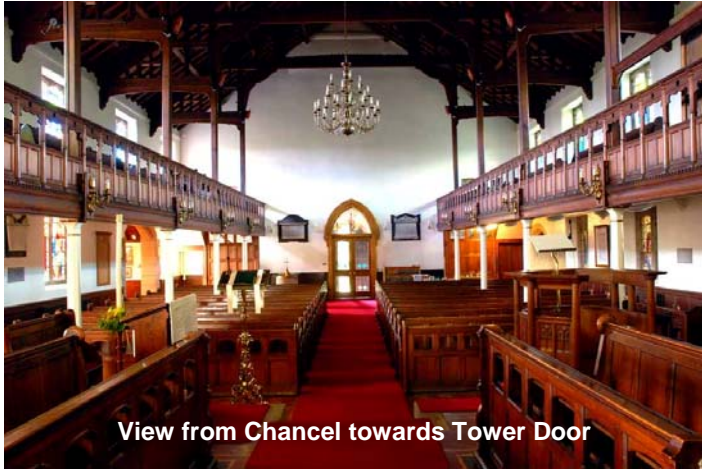

Nave & Chancel

View from Chancel towards Tower Door

East Window

Photographs by Fred Little

Main Altar

Side Altar

Font