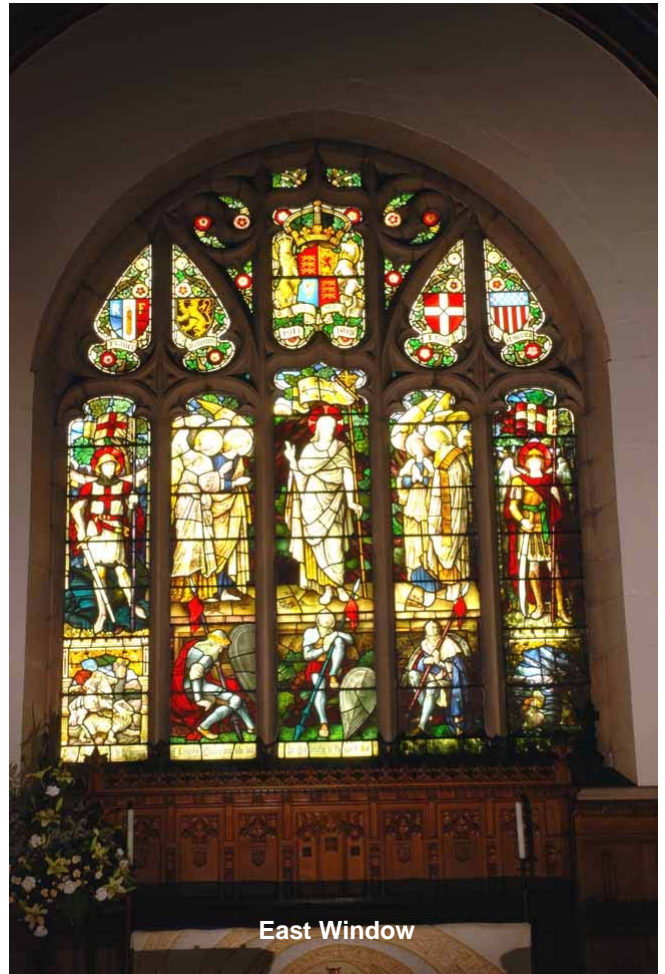

Nave & Chancel

View from Chancel towards Tower Door

East Window

Photographs by Fred Little

Main Altar

Side Altar

Font